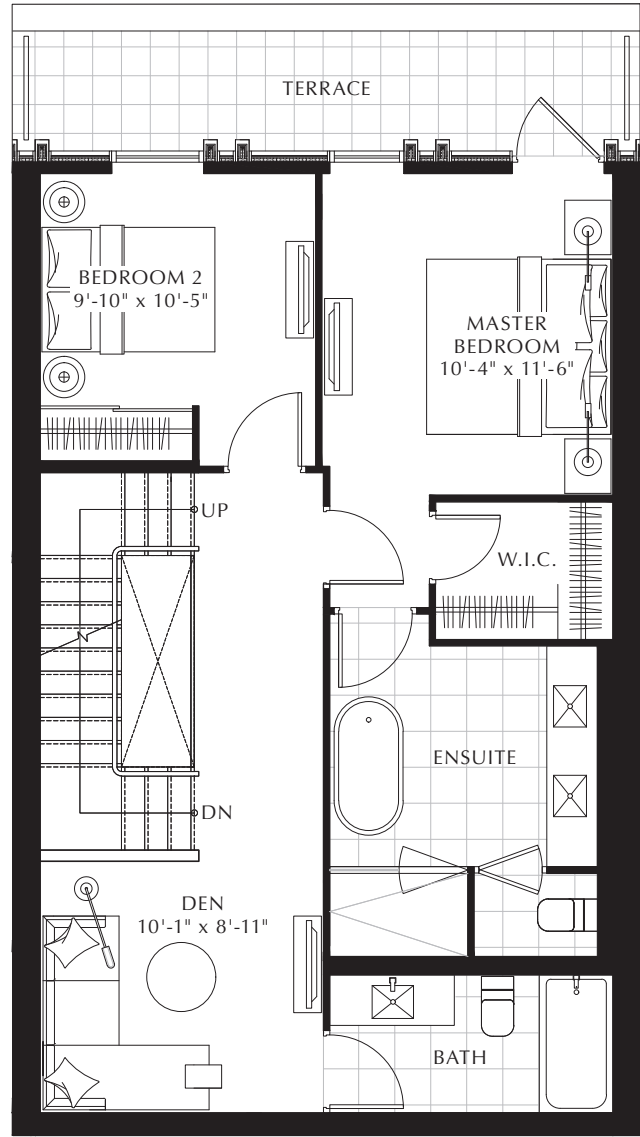

TERRACE COLLECTION

PORTOBELLO 2 BEDROOM + DEN - 202/203

INDOOR: 1,689 SQ. FT. OUTDOOR: 581 SQ. FT.

TOTAL: 2,270 SQ. FT.

SECOND FLOOR

THIRD FLOOR

TERRACE FLOOR

SECOND FLOOR

All plans, dimensions and specifications are subject to change without notice. Actual useable floor space may vary from the stated floor area. Column locations, window locations and sizes may vary and are subject to change without notice. Renderings are artist's concept only. E. & O.E.