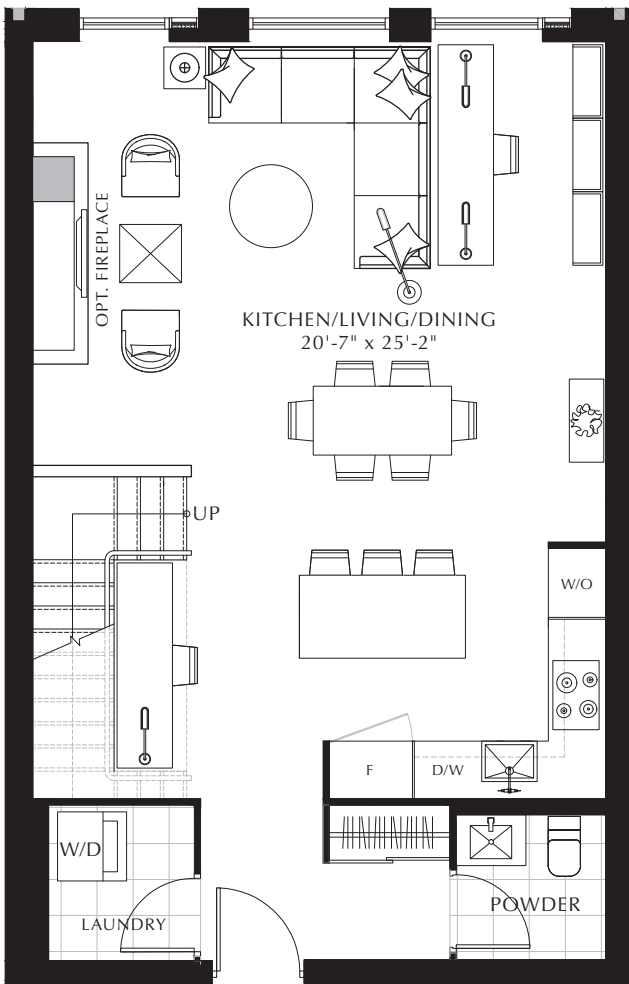

TERRACE COLLECTION

PORTOBELLO 2 BEDROOM + DEN - 202/203

INDOOR: 1,689 SQ. FT. OUTDOOR: 581 SQ. FT.

TOTAL: 2,270 SQ. FT.

SECOND FLOOR

THIRD FLOOR

TERRACE FLOOR

SECOND FLOOR

All plans, dimensions and specifications are subject to change without notice. Actual useable floor space may vary from the stated floor area. Column locations, window locations and sizes may vary and are subject to change without notice. Renderings are artist's concept only. E. & O.E.