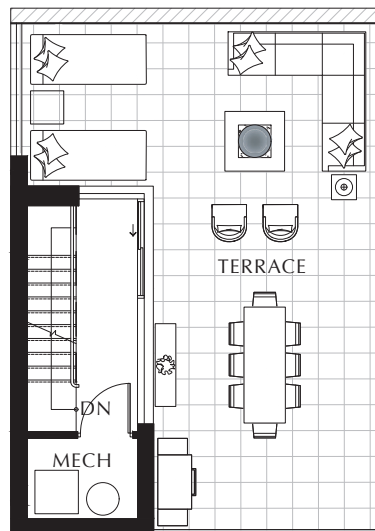

TERRACE COLLECTION

PORTOBELLO 2 BEDROOM + DEN - 202/203

INDOOR: 1,689 SQ. FT. OUTDOOR: 581 SQ. FT.

TOTAL: 2,270 SQ. FT.

SECOND FLOOR

THIRD FLOOR

TERRACE FLOOR

SECOND FLOOR

All plans, dimensions and specifications are subject to change without notice. Actual useable floor space may vary from the stated floor area. Column locations, window locations and sizes may vary and are subject to change without notice. Renderings are artist's concept only. E. & O.E.