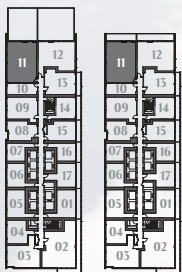

Model:
035

THREE BEDROOM

Enclosed: 1055 SQ.FT.
Balcony: 29-122 SQ.FT.
(32/F - 27/F)
Terrace: 819 SQ.FT.(26/F)

Floor 26 Floors 27-32