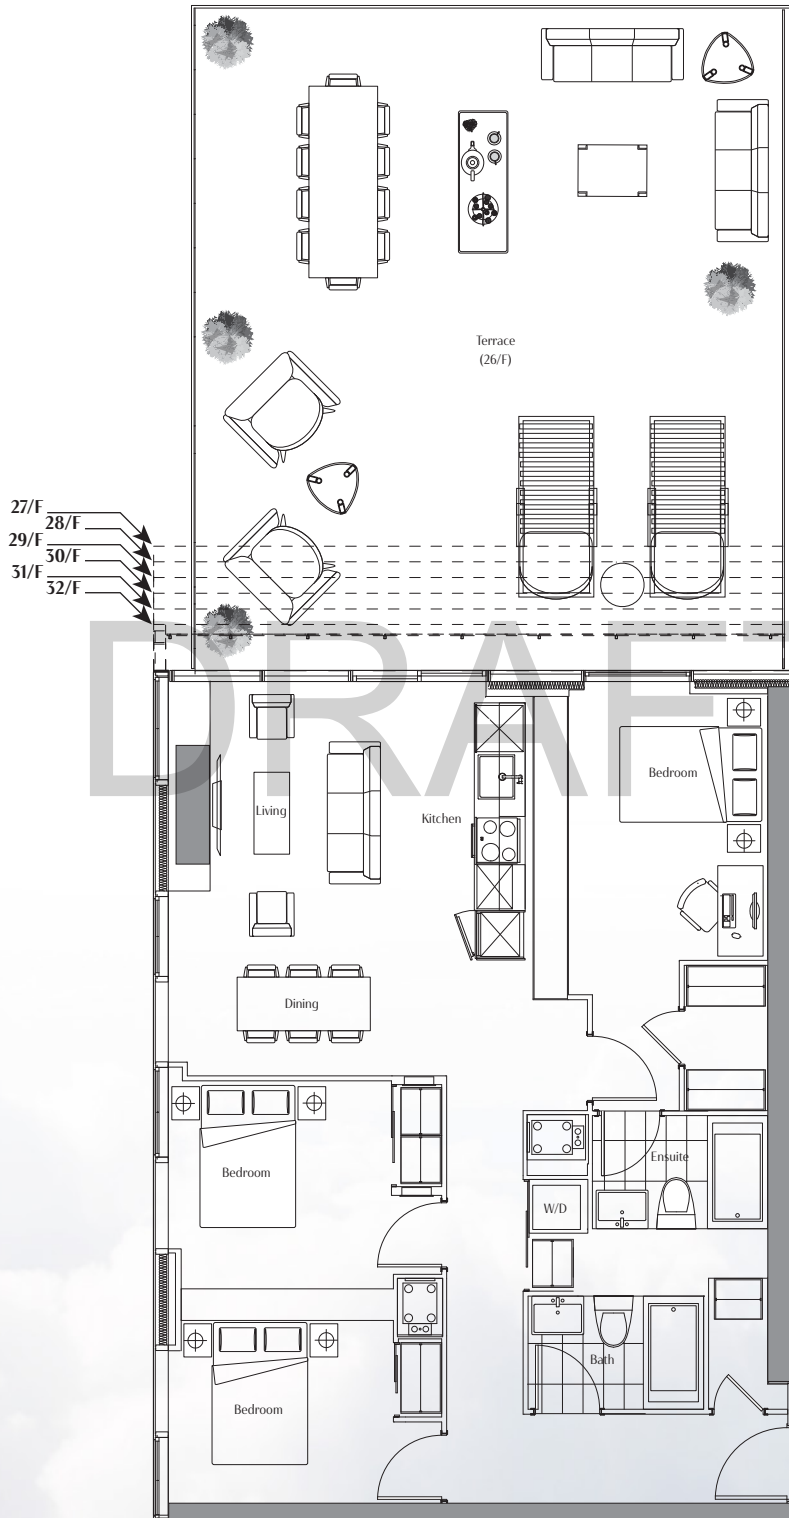

Model:
035

THREE BEDROOM

Enclosed: 1055 SQ.FT.
Balcony: 29-122 SQ.FT.
(32/F - 27/F)
Terrace: 819 SQ.FT.(26/F)

Floor 26 Floors 27-32