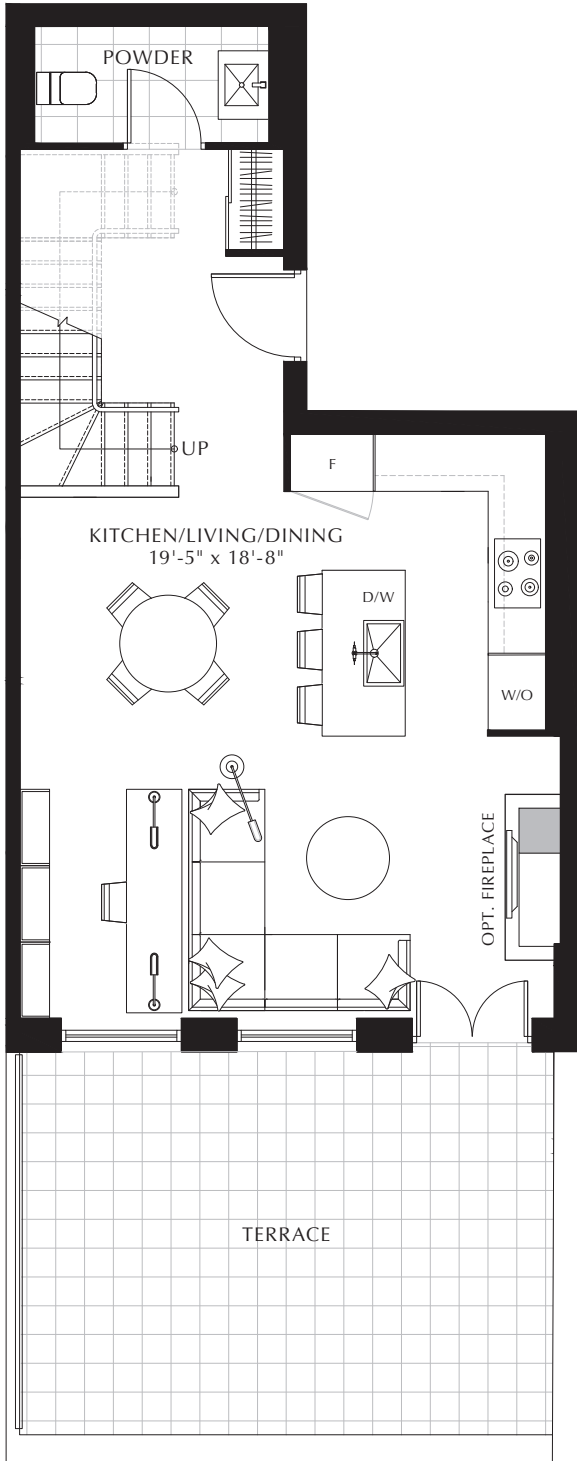

TERRACE COLLECTION

KENSINGTON 2 BEDROOM + DEN - 209

INDOOR: 1,668 SQ. FT. OUTDOOR: 739 SQ. FT.

TOTAL: 2,407 SQ. FT.

SECOND FLOOR

THIRD FLOOR

TERRACE FLOOR

SECOND FLOOR

All plans, dimensions and specifications are subject to change without notice. Actual useable floor space may vary from the stated floor area. Column locations, window locations and sizes may vary and are subject to change without notice. Renderings are artist's concept only. E. & O.E.