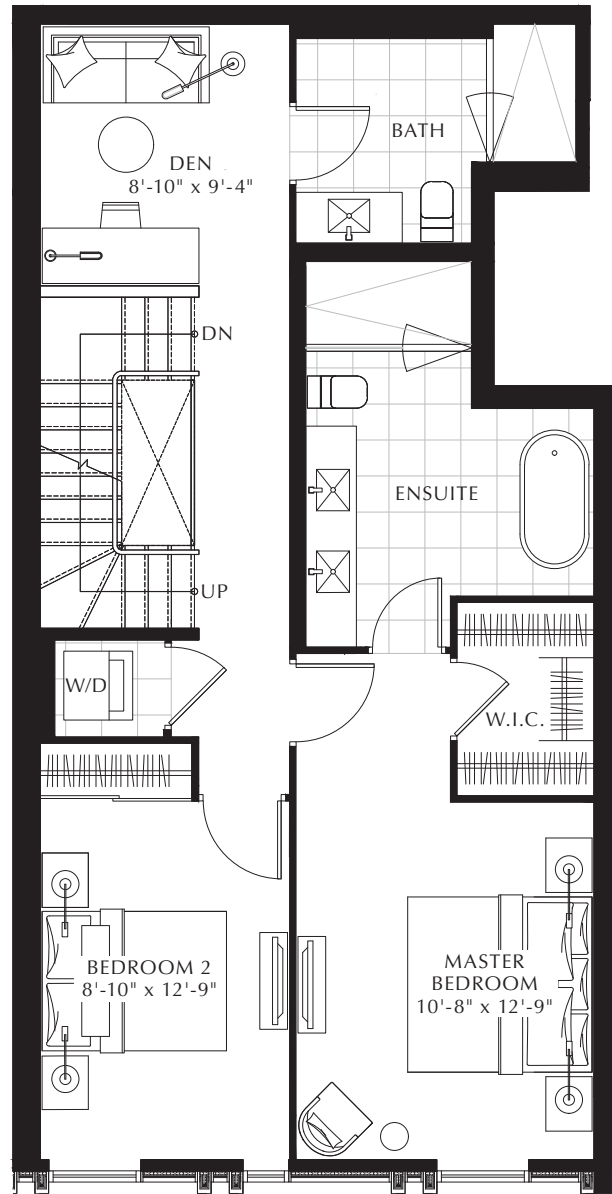

TERRACE COLLECTION

KENSINGTON 2 BEDROOM + DEN - 209

INDOOR: 1,668 SQ. FT. OUTDOOR: 739 SQ. FT.

TOTAL: 2,407 SQ. FT.

SECOND FLOOR

THIRD FLOOR

TERRACE FLOOR

SECOND FLOOR

All plans, dimensions and specifications are subject to change without notice. Actual useable floor space may vary from the stated floor area. Column locations, window locations and sizes may vary and are subject to change without notice. Renderings are artist's concept only. E. & O.E.