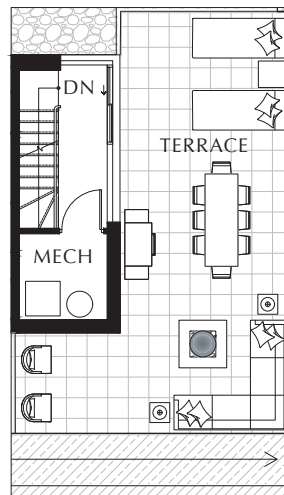

TERRACE COLLECTION

KENSINGTON 2 BEDROOM + DEN - 209

INDOOR: 1,668 SQ. FT. OUTDOOR: 739 SQ. FT.

TOTAL: 2,407 SQ. FT.

SECOND FLOOR

THIRD FLOOR

TERRACE FLOOR

SECOND FLOOR

All plans, dimensions and specifications are subject to change without notice. Actual useable floor space may vary from the stated floor area. Column locations, window locations and sizes may vary and are subject to change without notice. Renderings are artist's concept only. E. & O.E.